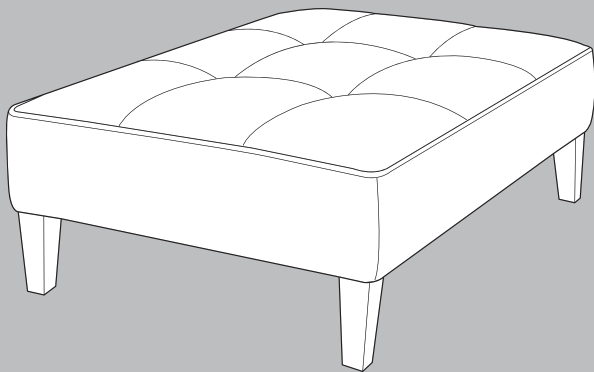

# Throne Footstool

H: 37cm W: 104cm D: 73cm  
Weight: 12kg

## Wood Foot

Beech (Light)    Limed oak

### Dimensions: Height x Width x Depth

Please note: All dimensions are approximate. Allow tolerance of +/- 2.5cm.

Colours represented are to be used as a guide only. Please refer to manufacturers swatch for a more accurate colour match.